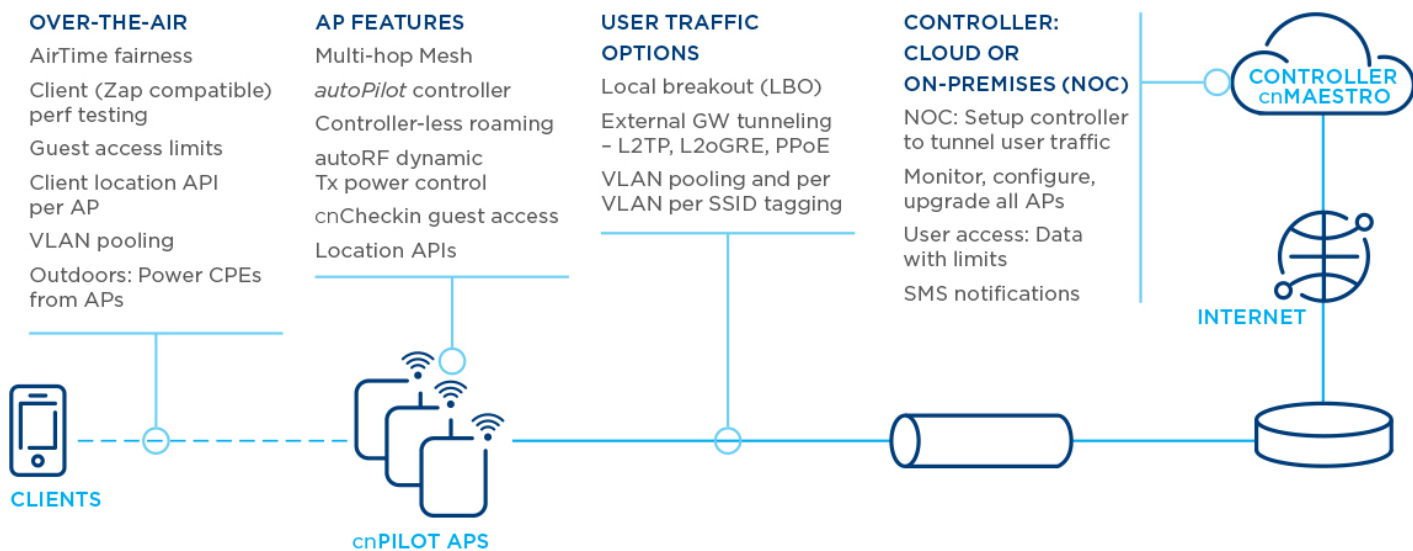

ACCESS POINT Overview

Standards	IEEE 802.11a/b/g/n/ac Wave 2 Others: 802.11 h/d/r/u/w/
MIMO Streams	2x2 MIMO streams.
Range	180 m (650 Ft)
Concurrent Clients	256
Max Data Rates	1.3 Gbps (1,267 Mbps)
SSID	16 SSIDs across 2 radios
Antenna gain	4.55 dBi (2.4 GHz)/4.25 dBi (5 GHz)
Multi-Hop Mesh	Yes. Supported on Indoor & Outdoor access points. Mesh auto-recovery supported
Polarization	Dual-linear
Antenna Coverage	Omni (360°)

Ethernet Ports	One (1) x 1 Gigabit Ethernet (10/100/1000 Mbps)
Frequency bands	2.4 GHz: 2400-2484 MHz 5 GHz: 5150-5850 MHz with DFS band support
Power Supply	Standard 802.3af injector (supplied) or any PoE switch
Power Consumed	13W (max)
Dimensions	170 x 170 x 41 mm (17 x 17 x 4.1 cm)
Weight	384grams (0.384kg)
Temperature	0°C to +50°C
LED	Single LED window with tri color (Amber, Blue, Green) display
Max TX Power	+25 dBm
Physical Lock	Kensington key hole

THE ADAPTIVE CNPILOT NETWORK

Ordering Information: The cnPilot E410 Indoor 802.11ac WAVE 2 Access point. Available in models with and without PoE Injectors

Regulatory Model Number (common to all SKUs): cnPilot™ E410 Indoor

Sales part #s (examples)	Description
PL-E410USA-US	E410 with PoE injector for USA. Similarly PL-E410PEU-EU: ETSI (EU) for EU & PL-E410PXXA-RW: Rest of the world (ROW) certified versions
PL-E410X00A-ROW	E410 No PoE injector for EU

Other country specific SKUs are also available Please contact an authorized Cambium cnPilot distributor for more details or see Cambium Partner portal for list of SKUs

Discover more information on cnPilot at: <http://community.cambiumnetworks.com/>

© 2017 Cambium Networks Ltd. All rights reserved.

6/29/17 5:29:00 PM

Planet Communications Asia PLC.

157 Soi Ramindra 34, Ramindra Rd., Tarang, Bangkhen, Bangkok 10230
Tel: +66 2 792 2400 | Fax: +66 2 792 2499, +66 2 943 5771 | E-mail: sales@planetcomm.com

PlanetComm: