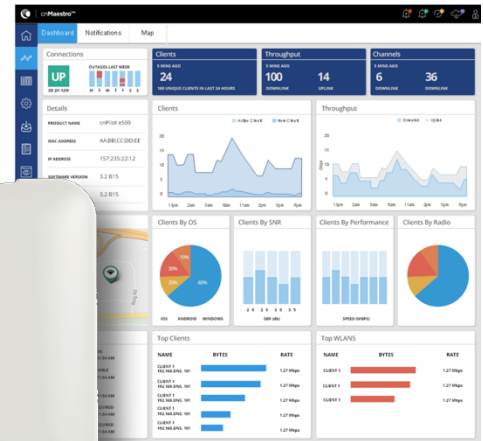

## 802.11ac wave 2 dual band 2x2 Indoor access point

The compact low profile 802.11ac Wave 2 Multi-user MIMO (MU-MIMO) beamforming, high speed E410 Enterprise access point future proofs your Indoor access point deployments and is perfect for Schools, Indoor public spaces, Malls, Hotels and Resorts (Hospitality), Coffee shops, Multi-dwelling units (MDUs) or just about any place indoor that needs reliable high performing access points

### CONTROLLER MANAGED + AUTONOMOUS

Managed by Cambium's cnMaestro™ cloud controller or On-premises controller, the cnPilot E410 management includes:

- Zero touch onboarding • Inventory tracking • Monitoring
- Mass Configuration • Dashboard views with Alarms • Mass upgrade • Troubleshooting • Hierarchical device organization

### CONTROLLER-LESS ROAMING. POWERFUL SIMPLICITY

The E410 supports seamless roaming for up to 1,000 clients without needing a controller in the network! Hotspot portal hosting on the AP itself offers controller-less simplicity.